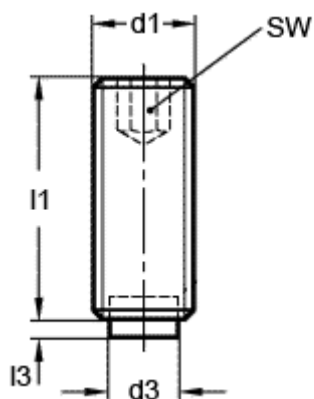

Article number: 209316581

Description: E+G Grub screw, st. steel  
GN 913.5-M10-20-KU

## Measures

---

d1 = M10

d3 = 7

l1 = 20.0

l3 = 1.9

SW = 5.0